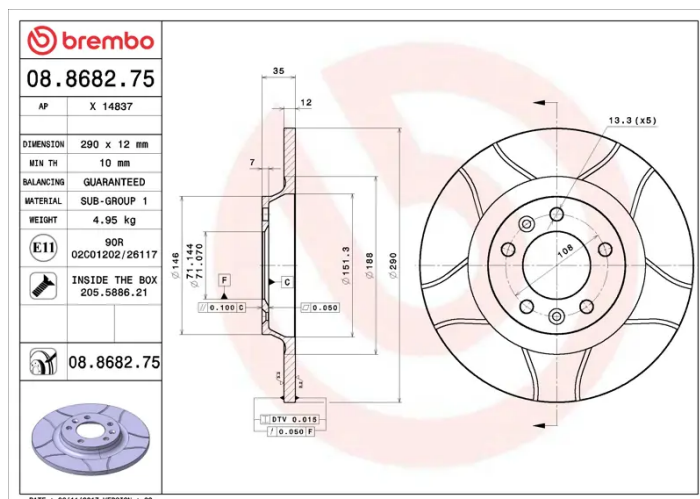

- ✓ Brembo quality
- ✓ ECE-R90 certificate
- ✓ Performance
- ✓ Sports driving
- ✓ Sporty look
- ✓ Anti-corrosion
- ✓ Fastening screws

Technical specifications

EAN code
8020584029763

Axle
Rear

Diameter \varnothing
290 mm

Thickness (TH)
12 mm

Height (A)
35 mm

Number of holes (C)
5

Brake disc type
Solid

Centering (B)
71 mm

Min. thickness
10 mm

Tightening torque
90 Nm

COMPATIBLE VEHICLES