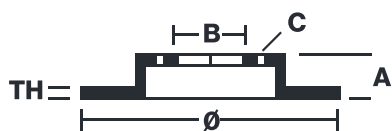

BRAKE DISC MAX

08.8682.75

The 08.8682.75 Max brake disc is synonymous with reliability

The Brembo Max brake disc features grooves on the braking surface. The special shape of the grooves generates greater fading resistance and constant renewal of friction material, quickly restoring optimum braking conditions. The UV paint completes the sporty look.

- ✓ Brembo quality
- ✓ ECE-R90 certificate
- ✓ Performance
- ✓ Sports driving
- ✓ Sporty look
- ✓ Anti-corrosion
- ✓ Fastening screws

Technical specifications

EAN code
8020584029763

Axle
Rear

Diameter \varnothing
290 mm