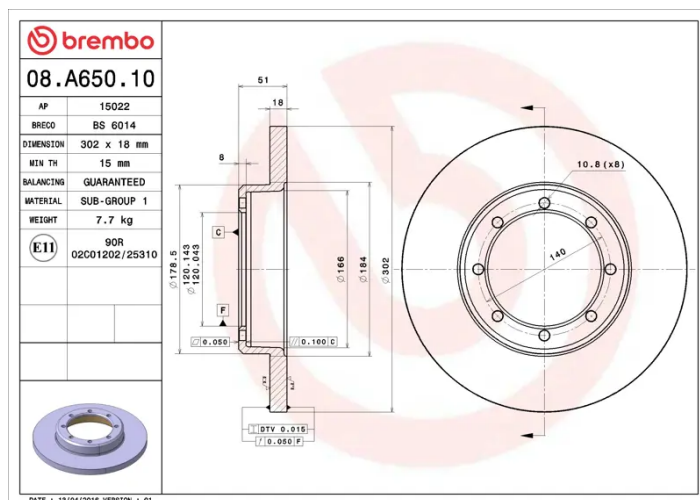

Technical specifications

EAN code
8020584035948

Axle
Rear

Diameter Ø
302 mm

Thickness (TH)
18 mm

Height (A)
51 mm

Number of holes (C)
8

Brake disc type
Solid

Centering (B)
120 mm

Min. thickness
15 mm