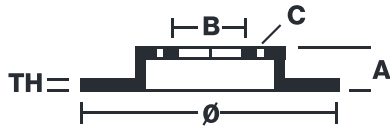

Technical specifications

EAN code	Axle	Diameter
8020584317488	Rear	300 mm
Thickness (TH)	Height (A)	Number of holes (C)
12 mm	48 mm	5
Brake disc type	Centering (B)	Min. thickness
Solid	65 mm	10,5 mm

Units per box
2