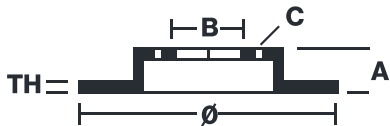

## 09.6725.10

The **09.6725.10** brake disc is synonymous with reliability

The Brembo brake disc is fully interchangeable with an Original Equipment brake disc. The control of the entire production cycle allows Brembo to offer brake discs with outstanding performance levels, reliability, durability and comfort in all conditions of use. All Brembo brake discs are accompanied by the ECE-R90 homologation.

### Technical specifications

EAN code  
**8020584672518**

Axle  
**Front**

Diameter Ø  
**240** mm

Thickness (TH)  
**20** mm

Height (A)  
**47** mm

Number of holes (C)  
**4**

Brake disc type  
**Ventilated**