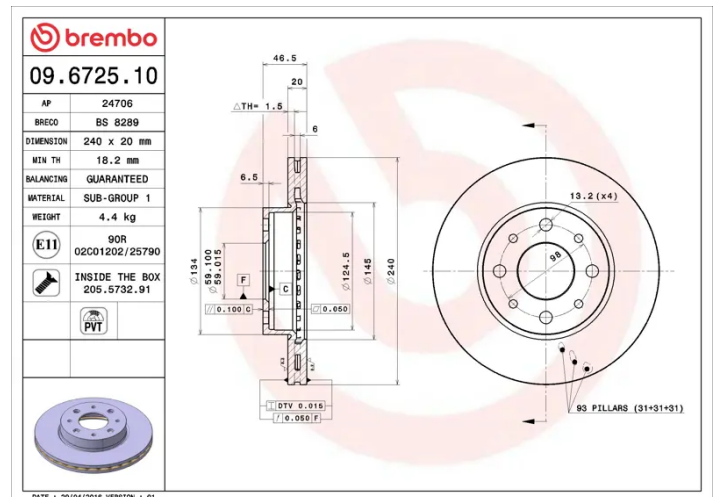

### Technical specifications

EAN code  
**8020584672518**

Axle  
**Front**

Diameter Ø  
**240** mm

Thickness (TH)  
**20** mm

Height (A)  
**47** mm

Number of holes (C)  
**4**

Brake disc type  
**Ventilated**

Centering (B)  
**59** mm

Min. thickness  
**18,2** mm

Tightening torque  
**86** Nm

COMPATIBLE VEHICLES