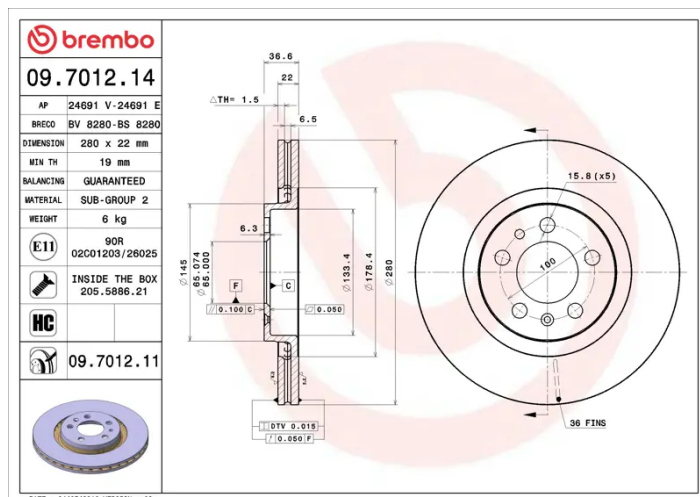

### Technical specifications

EAN code  
**8020584013113**

Axle  
**Front**

Diameter Ø  
**280** mm

Thickness (TH)  
**22** mm

Height (A)  
**37** mm

Number of holes (C)  
**5**

Brake disc type  
**Ventilated**

Centering (B)  
**65** mm

Min. thickness  
**19** mm

Tightening torque  
**120** Nm

COMPATIBLE VEHICLES