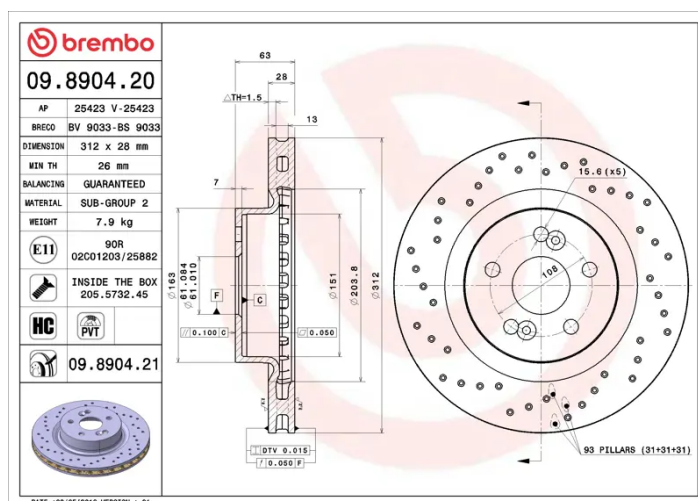

BRAKE DISC

09.8904.20

The 09.8904.20 brake disc is synonymous with reliability

The Brembo brake disc is fully interchangeable with an Original Equipment brake disc. The control of the entire production cycle allows Brembo to offer brake discs with outstanding performance levels, reliability, durability and comfort in all conditions of use. All Brembo brake discs are accompanied by the ECE-R90 homologation.

- ✓ OE-equivalent
- ✓ Brembo quality
- ✓ ECE-R90 certificate
- ✓ Safety
- ✓ High carbon
- ✓ PVT ventilation
- ✓ Fastening screws

Technical specifications

EAN code
8020584890424

Axle
Front

Diameter Ø
312 mm

Thickness (TH)
28 mm

Height (A)
63 mm

Number of holes (C)
5

Brake disc type
Ventilated

Centering (B)
61 mm

Min. thickness
26 mm

COMPATIBLE VEHICLES

COMPATIBLE OE PART NUMBERS