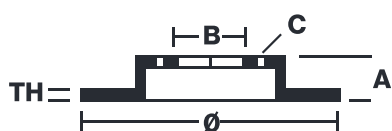

BRAKE DISC

09.8904.20

The 09.8904.20 brake disc is synonymous with reliability

The Brembo brake disc is fully interchangeable with an Original Equipment brake disc. The control of the entire production cycle allows Brembo to offer brake discs with outstanding performance levels, reliability, durability and comfort in all conditions of use. All Brembo brake discs are accompanied by the ECE-R90 homologation.

- ✓ OE-equivalent
- ✓ Brembo quality
- ✓ ECE-R90 certificate
- ✓ Safety
- ✓ High carbon
- ✓ PVT ventilation
- ✓ Fastening screws

Technical specifications

EAN code
8020584890424

Axle
Front

Diameter Ø
312 mm