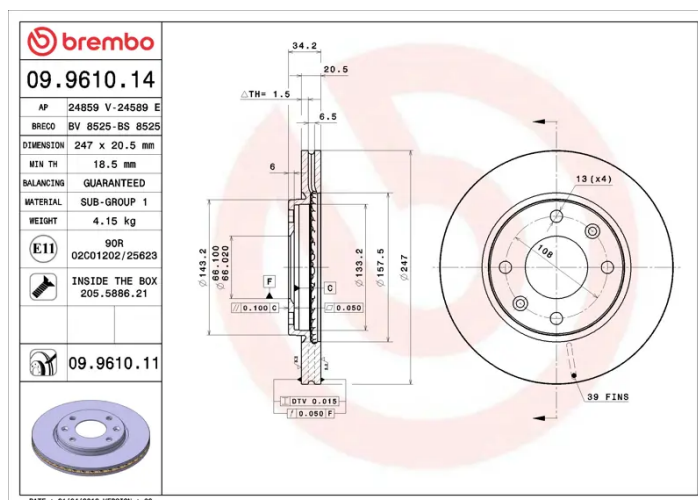

- ✓ OE-equivalent
- ✓ Brembo quality
- ✓ ECE-R90 certificate
- ✓ Safety
- ✓ Fastening screws

Technical specifications

EAN code
8020584961018

Axle
Front

Diameter \varnothing
247 mm

Thickness (TH)
20,4 mm

Height (A)
34 mm

Number of holes (C)
4

Brake disc type
Ventilated

Centering (B)
66 mm

Min. thickness
18,5 mm

Tightening torque
85 Nm

COMPATIBLE VEHICLES

COMPATIBLE OE PART NUMBERS

169003	CITROËN
424996	CITROËN
424996	CITROËN (DF-PSA)
4246A7	NAZA
424996	NAZA
1611841180	PEUGEOT
424694	PEUGEOT
4246A7	PEUGEOT
424996	PEUGEOT
4246A7	PEUGEOT (DF-PSA)
424996	PEUGEOT (DF-PSA)