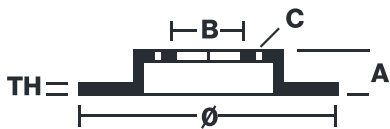

Technical specifications