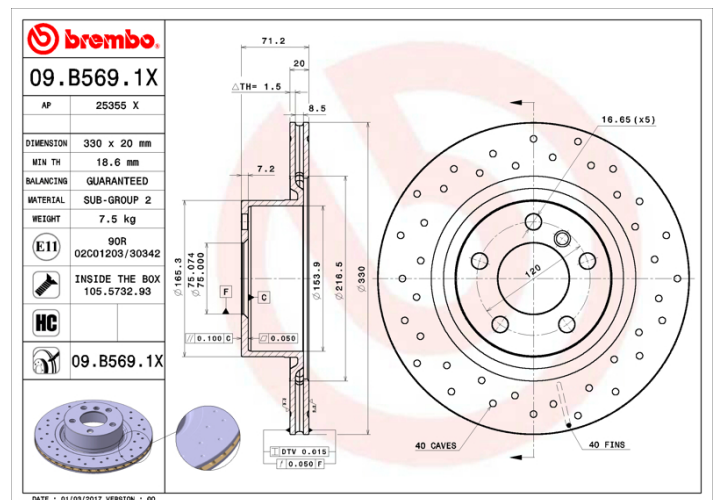

- ✓ Brembo quality
- ✓ ECE-R90 certificate
- ✓ Performance
- ✓ Sports driving
- ✓ Sporty look
- ✓ High carbon
- ✓ Anti-corrosion
- ✓ Fastening screws

Technical specifications

EAN code
8020584228463

Axle
Rear

Diameter \varnothing
330 mm

Thickness (TH)
20 mm

Height (A)
71 mm

Number of holes (C)
5

Brake disc type
Ventilated

Centering (B)
75 mm

Min. thickness
18,6 mm

COMPATIBLE VEHICLES