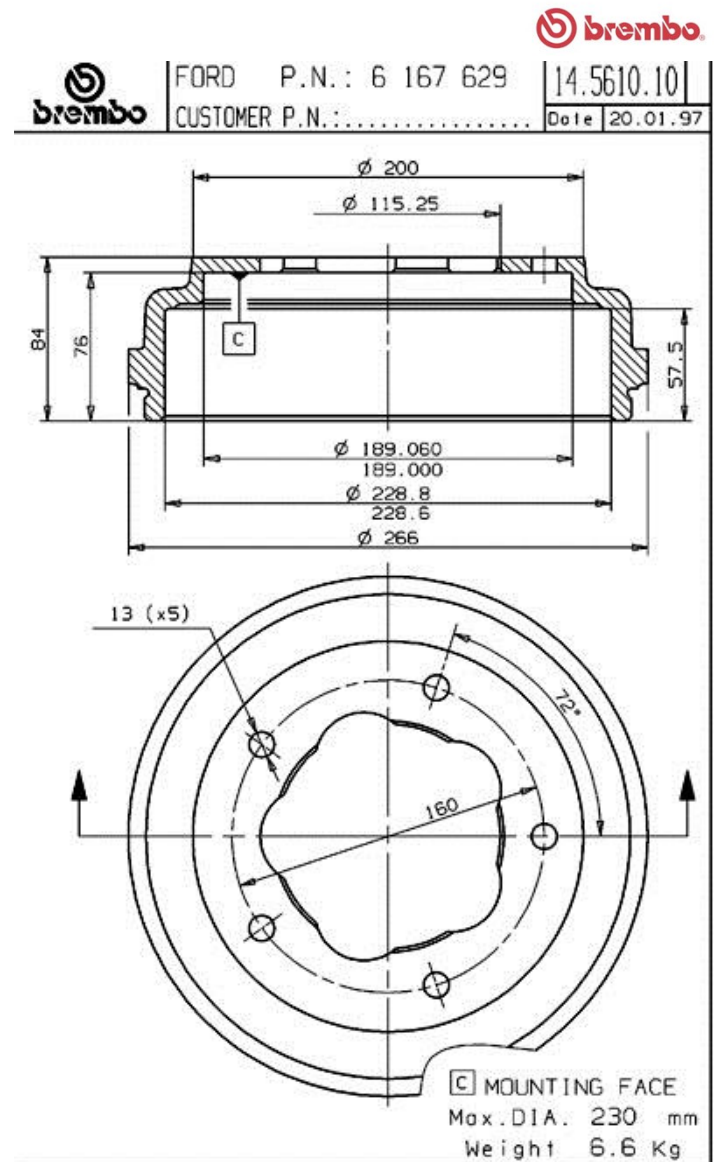

Trommel 14.5610.10

Technische gegevens trommel

As Achter

Diameter (Ø)
228,00 mm

Max. diameter (Max. diameter)
230,00 mm

Max. diameter
230,00 mm

Breedte
57,50 mm

Diameter centrering (B)
115 mm

Gecombineerde hoogte (C)
84,00 mm

Aantal gaten (D)
5,00

Met lager

EAN-code
8020584561010

Compatibele voertuigen

FORD				
Model	Type	Kw	Jaar	
P 100 II	1.8 TD	55	10/87 12/92	
P 100 II	2.0	57	10/87 12/92	

TRANSIT Box (T_ _)	1.6 (TAS)	46	09/85 09/92
TRANSIT Box (T_ _)	2.0	56	10/85 03/91
TRANSIT Box (T_ _)	2.0 (TAL, TAS, TGL, TWS)	57	09/85 09/92
TRANSIT Box (T_ _)	2.5 D (TAL, TAS, TGL, TWS)	50	01/86 09/91
TRANSIT Box (T_ _)	2.5 D (TAL, TAS, TGL, TWS)	52	10/88 09/91
TRANSIT Bus (T_ _)	1.6 (TBL, TES)	46	12/85 01/89
TRANSIT Bus (T_ _)	2.0 (TBS, TCL, TCS, TEL, TES)	57	11/85 09/92
TRANSIT Bus (T_ _)	2.0 Cat (TBS, TCL, TCS)	57	12/85 09/92
TRANSIT Bus (T_ _)	2.0 L	56	10/85 03/91
TRANSIT Bus (T_ _)	2.5 D (TBS, TCL, TCS, TEL, TES)	50	12/85 01/89
TRANSIT Bus (T_ _)	2.5 D (TBS, TEL, TES)	52	09/88 09/92
TRANSIT Platform/Chassis (T_ _)	2.0 (TTE, TTL, TTS)	57	01/86 09/92
TRANSIT Platform/Chassis (T_ _)	2.0 Cat (TUL)	57	11/85 09/92
TRANSIT Platform/Chassis (T_ _)	2.5 D (TTL, TTS, TUL, TUS, TTE)	50	01/86 01/89
TRANSIT Platform/Chassis (T_ _)	2.5 DI (TTE, TTL, TTS, TUL)	52	09/88 09/92