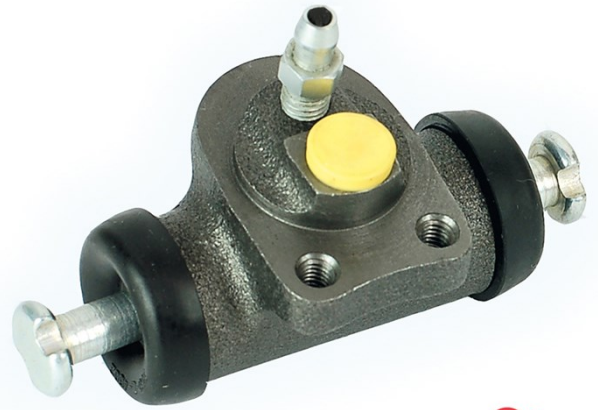

Remcilinder A 12 159

Technische gegevens remcilinder

As Achter

Diameter
19,05 mm

Schroefdraad
10 x 1

Remsysteem
DELCO

Materiaal
Cast Iron

Positie

EAN-code
8432509600979

Compatibele voertuigen

BEDFORD

Model	Type	Kw	Jaar
ASTRA VAN Box Body / Estate	1.3	55	09/84 09/89
ASTRAMAX Box	1.4	44	09/89 06/90
ASTRAMAX Box	1.6 D	40	09/85 08/88
ASTRAMAX Box	1.6 D	42	09/85 08/88
ASTRAMAX Box	1.7 D	42	09/88 06/90