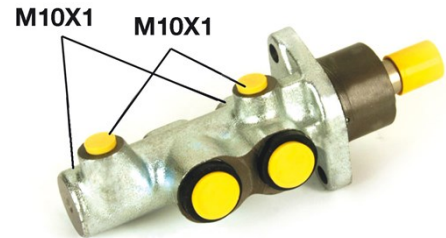

Technische gegevens rempomp

As	Diameter 22,2 mm
Schroefdraad 10 x 1 (4)	Remsysteem Bendix/Bosch
Materiaal Cast Iron	Positie

EAN-code
8432509608845

Compatibele voertuigen

FIAT				
Model	Type	Kw	Jaar	
ELBA (146_)	1.4	49	10/93 02/95	
FIORINO Box (146_)	1.4	52	11/92 10/96	
FIORINO Box (146_)	1.7 D	44	01/88 10/99	
FIORINO Box (146_)	1.7 TD	46	11/96 05/00	
FIORINO Box (146_)	60 1.7 D	44	05/88 05/00	
FIORINO Box (146_)	60 1.7 D	42	05/88 10/96	
FIORINO Box (146_)	65 1.7 TD	46	01/97 05/01	
FIORINO Box (146_)	70 1.3	49	01/88 12/94	
FIORINO Box (146_)	70 i.e. 1.4	49	05/94 05/01	
FIORINO Box (146_)	75 i.e. 1.6	55	10/93 05/01	
FIORINO Pick up (146_)	1.3	49	01/88 12/94	
FIORINO Pick up (146_)	1.4	49	05/94 05/01	
FIORINO Pick up (146_)	1.6	55	01/94 05/01	
FIORINO Pick up (146_)	1.7 D	44	05/88 10/99	
FIORINO Pick up (146_)	1.7 D	42	10/93 10/99	
FIORINO Pick up (146_)	1.7 TD	46	01/97 05/01	
PALIO (178_)	1.0	45	04/96 10/03	
PALIO (178_)	1.2	54	06/98 -	
PALIO (178_)	1.2	44	07/97 08/02	

PALIO (178_)	1.6 16V	74	04/96 10/02
PALIO (178_)	1.7 TD	53	09/01 -
PALIO Weekend (178_)	1.2	50	06/99 10/02
PALIO Weekend (178_)	1.2	59	09/01 -
PALIO Weekend (178_)	1.2	54	04/96 02/01
PALIO Weekend (178_)	1.2 (178DYA1A, 178DXS1A)	44	07/97 10/04
PALIO Weekend (178_)	1.6 16V	76	02/01 -
PALIO Weekend (178_)	1.6 16V (178DXD1A)	74	06/96 02/01
PALIO Weekend (178_)	1.7 TD	51	04/96 03/01
PALIO Weekend (178_)	1.9 D	46	03/01 -
SIENA (178_, 172_)	1.2	44	09/01 12/12
SIENA (178_, 172_)	1.6	76	11/00 12/09
STRADA Pickup (178_)	1.2	44	04/03 -
STRADA Pickup (178_)	1.2	54	06/99 12/06
STRADA Pickup (178_)	1.3 D Multijet	62	05/06 -
STRADA Pickup (178_)	1.7 TD	51	06/99 12/06
STRADA Pickup (178_)	1.9 D	46	12/00 -
STRADA Pickup (178_)	1.9 JTD	59	04/03 -