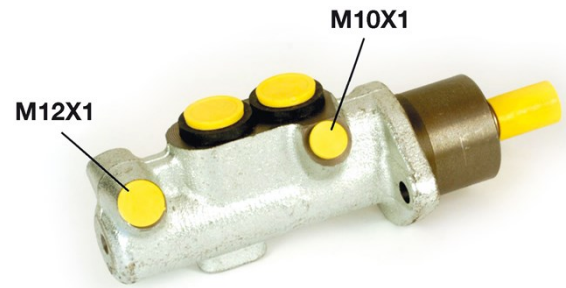

## Technische gegevens rempomp

<b>As</b>	<b>Diameter</b> 20,64 mm
<b>Schroefdraad</b>	<b>Remsysteem</b> Bosch
<b>Materiaal</b> Cast Iron	<b>Positie</b>

**EAN-code**  
8432509638866

## Compatibele voertuigen

RENAULT			
Model	Type	Kw	Jaar
CLIO I (B/C57_, 5/357_)	1.4 (B57J, C57J, B57P)	55	01/91 09/98
CLIO II (BB_, CB_)	1.2 (BB0A, BB0F, BB10, BB1K, BB28, BB2D, BB2H, CB0A,...)	43	09/98 -
CLIO II (BB_, CB_)	1.2 16V (BB05, BB0W, BB11, BB27, BB2T, BB2U, BB2V, CB05,...)	55	06/01 -
CLIO II (BB_, CB_)	1.2 LPG	43	09/98 06/09
CLIO II (BB_, CB_)	1.2 LPG (BB0A, CB0A)	44	03/99 05/01
CLIO II (BB_, CB_)	1.4 (B/CB0C, B/CB0S)	55	09/98 05/05
CLIO II (BB_, CB_)	1.4 16V (B/CB0L)	70	10/99 09/04
CLIO II (BB_, CB_)	1.4 16V (B/CB0P)	72	02/00 07/08
CLIO II (BB_, CB_)	1.5 dCi	74	01/04 -
CLIO II (BB_, CB_)	1.5 dCi	42	06/01 12/06
CLIO II (BB_, CB_)	1.5 dCi (B/C2J)	50	08/04 -
CLIO II (BB_, CB_)	1.5 dCi (B/CB03)	59	06/01 10/03
CLIO II (BB_, CB_)	1.5 dCi (B/CB07)	48	06/01 -
CLIO II (BB_, CB_)	1.5 dCi (B/CB08)	60	06/01 -
CLIO II (BB_, CB_)	1.5 dCi (B/CB3M)	47	06/05 -
CLIO II (BB_, CB_)	1.6 (B/CB0D)	66	09/98 05/05
CLIO II (BB_, CB_)	1.6 16V (BB01, BB0H, BB0T, BB14, BB1D, BB1R, BB2KL, BB3G...)	79	09/98 -