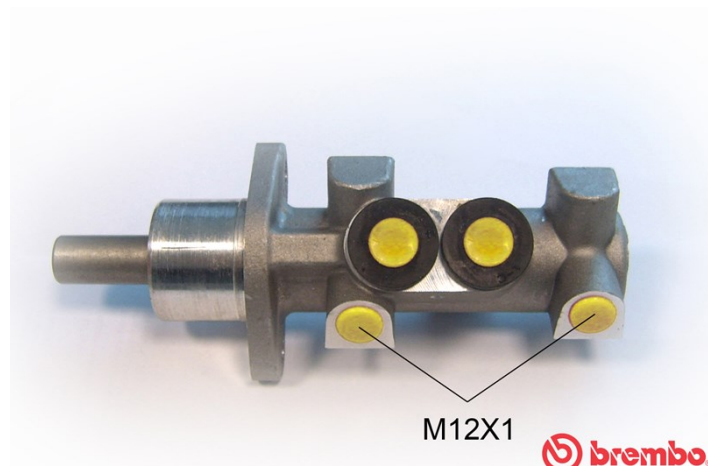

Technische gegevens rempomp

As	Diameter 25,4 mm
Schroefdraad 12 x 1 (2)	Remsysteem ATE
Materiaal Aluminium	Positie
EAN-code 8432509612934	

Compatibele voertuigen

VW			
Model	Type	Kw	Jaar
TRANSPORTER IV Box (70A, 70H, 7DA, 7DH)	1.9 D	45	07/90 12/95
TRANSPORTER IV Box (70A, 70H, 7DA, 7DH)	1.9 TD	50	10/92 04/03
TRANSPORTER IV Box (70A, 70H, 7DA, 7DH)	2.0	62	07/90 04/03
TRANSPORTER IV Box (70A, 70H, 7DA, 7DH)	2.4 D	57	07/90 04/98
TRANSPORTER IV Box (70A, 70H, 7DA, 7DH)	2.4 D	55	08/97 04/03
TRANSPORTER IV Box (70A, 70H, 7DA, 7DH)	2.4 D Syncro	57	10/92 09/98
TRANSPORTER IV Box (70A, 70H, 7DA, 7DH)	2.5	85	08/96 04/03
TRANSPORTER IV Box (70A, 70H, 7DA, 7DH)	2.5	81	11/90 04/03
TRANSPORTER IV Box (70A, 70H, 7DA, 7DH)	2.5 Syncro	85	08/96 04/03
TRANSPORTER IV Box (70A, 70H, 7DA, 7DH)	2.5 Syncro	81	10/92 04/03
TRANSPORTER IV Box (70A, 70H, 7DA, 7DH)	2.5 TDI	111	09/00 04/03
TRANSPORTER IV Box (70A, 70H, 7DA, 7DH)	2.5 TDI	75	09/95 04/03
TRANSPORTER IV Box (70A, 70H, 7DA, 7DH)	2.5 TDI	65	12/98 04/03
TRANSPORTER IV Bus (70B, 70C, 7DB, 7DK, 70J, 70K, 7DC, 7DJ)	2.4 D	55	08/97 04/03
TRANSPORTER IV Bus (70B, 70C, 7DB, 7DK, 70J, 70K, 7DC, 7DJ)	2.4 D Syncro	57	10/92 09/98
TRANSPORTER IV Bus (70B, 70C, 7DB, 7DK, 70J, 70K, 7DC, 7DJ)	2.5	85	08/96 04/03
TRANSPORTER IV Bus (70B, 70C, 7DB, 7DK, 70J, 70K, 7DC, 7DJ)	2.5	81	11/90 06/03
TRANSPORTER IV Bus (70B, 70C, 7DB, 7DK, 70J, 70K,	2.5 Syncro	85	07/96 04/03