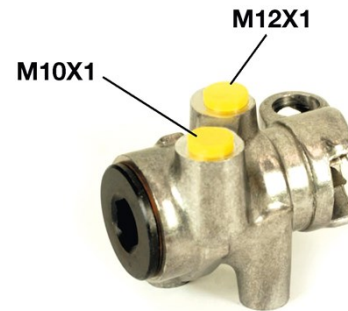

Technische gegevens hydraulische klep

| | |
|-----------------------------|-------------------------------|
| As | Schroefdraad |
| Remsysteem Bendix | Materiaal Aluminium |

EAN-code
8432509613399

Compatibele voertuigen

| CITROËN | | | | |
|--------------------------------------|--------------|-----|-------------|--|
| Model | Type | Kw | Jaar | |
| JUMPER Box (230L) / RELAY Box (230L) | 1.9 D | 51 | 02/94 04/02 | |
| JUMPER Box (230L) / RELAY Box (230L) | 1.9 D | 50 | 07/99 04/02 | |
| JUMPER Box (230L) / RELAY Box (230L) | 1.9 TD | 66 | 03/94 04/02 | |
| JUMPER Box (230L) / RELAY Box (230L) | 1.9 TD | 68 | 03/94 04/02 | |
| JUMPER Box (230L) / RELAY Box (230L) | 2.0 | 80 | 03/94 04/02 | |
| JUMPER Box (230L) / RELAY Box (230L) | 2.0 4x4 | 80 | 10/96 01/02 | |
| JUMPER Box (230L) / RELAY Box (230L) | 2.5 D | 63 | 03/94 04/02 | |
| JUMPER Box (230L) / RELAY Box (230L) | 2.5 D 4x4 | 63 | 03/00 04/02 | |
| JUMPER Box (230L) / RELAY Box (230L) | 2.5 TD | 76 | 03/94 04/02 | |
| JUMPER Box (230L) / RELAY Box (230L) | 2.5 TDi | 79 | 12/96 11/00 | |
| JUMPER Box (230L) / RELAY Box (230L) | 2.5 TDi 4x4 | 79 | 03/00 11/00 | |
| JUMPER Box (230L) / RELAY Box (230L) | 2.8 HDi | 94 | 09/00 04/02 | |
| JUMPER Box (230L) / RELAY Box (230L) | 2.8 HDi 4x4 | 94 | 09/00 04/02 | |
| JUMPER Box (244) / RELAY Box (244) | 2.0 | 81 | 04/02 - | |
| JUMPER Box (244) / RELAY Box (244) | 2.0 bivalent | 81 | 02/03 - | |
| JUMPER Box (244) / RELAY Box (244) | 2.0 HDi | 62 | 04/02 - | |
| JUMPER Box (244) / RELAY Box (244) | 2.2 HDi | 74 | 04/02 - | |
| JUMPER Box (244) / RELAY Box (244) | 2.8 HDi | 94 | 04/02 - | |
| JUMPER Box (244) / RELAY Box (244) | 2.8 HDi | 107 | 05/04 - | |