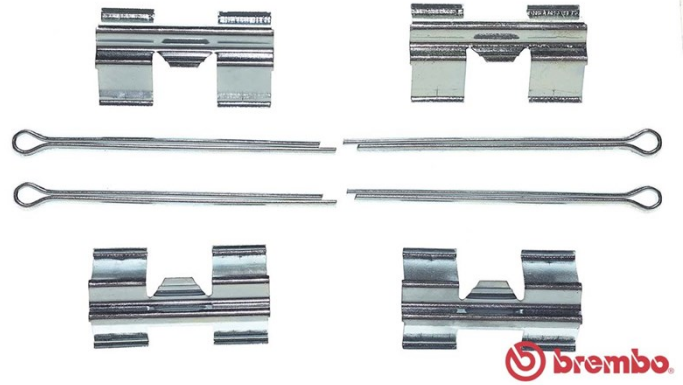

Technische gegevens toebehoor remblok

As Voor

Type
FK - Montageset

Breedte
mm

Remsysteem
Lockheed

EAN-code
8020584067383

Compatibele voertuigen

FORD

IVECO

Model	Type	Kw	Jaar
DAILY II Box Body / Estate	30-8 (12914111, 12914112, 12914117, 12914131, 12914137,...	55	01/89 08/98
DAILY II Box Body / Estate	30-8 (12914111, 12914112, 12914117, 12914131, 12914137,...	55	01/89 08/98
DAILY II Box Body / Estate	30-8 (12914111, 12914112, 12914117, 12914131, 12914137,...	60	01/89 08/98
DAILY II Box Body / Estate	35-10 (12974212, 12974217, 13014111, 13014131, 13014204,...	76	01/89 08/98
DAILY II Box Body / Estate	35-10 (12974212, 12974217, 13014111, 13014131, 13014204,...	80	01/89 08/98
DAILY II Box Body / Estate	35-8 (12934104, 12934111, 12934112, 12934117, 12934124,...	55	01/91 08/98
DAILY II Box Body / Estate	35-8 (12934104, 12934111, 12934112, 12934117, 12934124,...	60	01/91 08/98
DAILY II Box Body / Estate	40-10 V	76	01/90 04/96