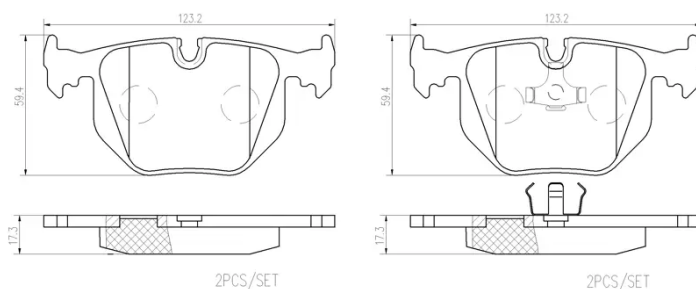

- ✓ OE-equivalent
- ✓ Brembo quality
- ✓ Safety
- ✓ Comfort
- ✓ Durability
- ✓ Dust reduction
- ✓ With accessories

Technical specifications

EAN code 8020584116821	Axle Rear	Thickness 17 mm
Width 123 mm	Height 59 mm	Braking system Teves
Wear indicator Prepared for wear indicator	WVA number 21282,21283	Accessories With accessories With anti-squeal shim With piston clip