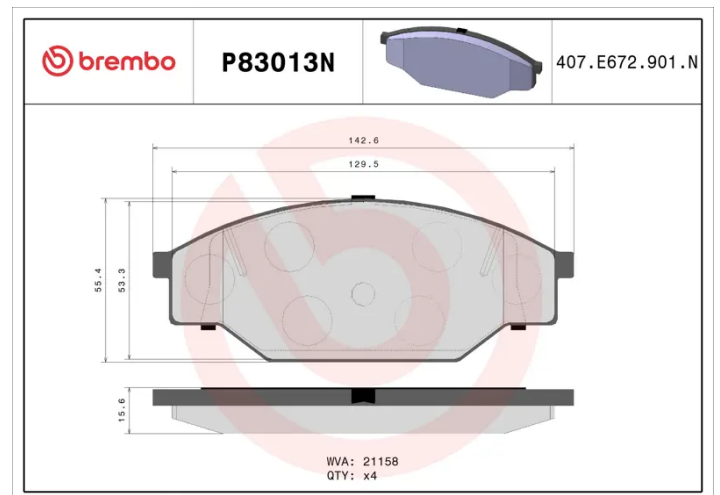

## Technical specifications

EAN code <b>8020584085196</b>	Axle <b>Front</b>	Thickness <b>16 mm</b>
Width <b>140 mm</b>	Height <b>55 mm</b>	Braking system <b>Akebono</b>
Wear indicator <b>Without</b>	WVA number <b>21158</b>	Accessories <b>With anti-squeal shim</b>