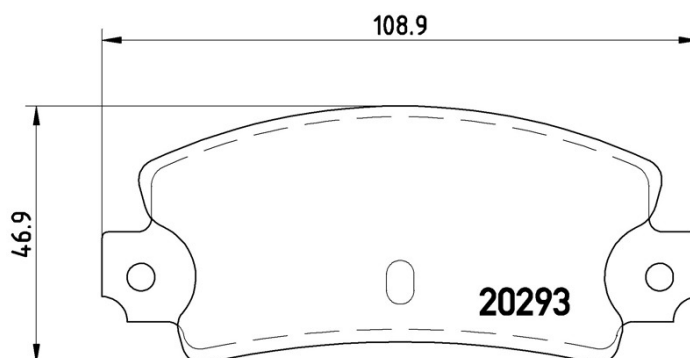

BRAKE PAD

P 23 008

The P 23 008 brake pad is synonymous with reliability

The Brembo brake pad guarantees ultimate safety when braking thanks to the use of more than 100 different compounds, designed according to the type of vehicle and use. Stopping distances reduced to a minimum, maximum driving comfort and silent operation are the most important features of Brembo materials. Brembo brake pads are supplied together with an extensive range of accessories and assembly kits for professional-standard installation.

- ✓ OE-equivalent
- ✓ Brembo quality
- ✓ ECE-R90 certificate
- ✓ Safety
- ✓ Performance
- ✓ Comfort

Technical specifications

EAN code	Axle	Thickness
8020584050781	Rear	12 mm
Width	Height	Braking system
109 mm	42 mm	Bendix
Wear indicator	WVA number	
Prepared for wear indicator	20293	