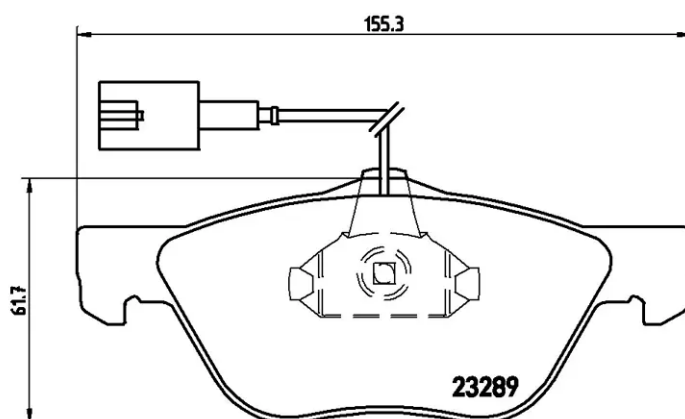

# BRAKE PAD XTRA P 23 077X

The P 23 077X Xtra brake pad is synonymous with reliability

Brembo Xtra brake pads, developed to enhance the advantages of the Xtra and Max discs, are made using the special BRM X L01 compound which consists of more than 30 different components. Compared with the compound used for original-equivalent pads, the new solution assures a higher friction coefficient, which translates to more precise and stable braking, at both high and low temperatures. All this makes for greater driving comfort and improved pedal modularity, without compromising the product's mileage output.

## Technical specifications

EAN code <b>8020584121443</b>	Axle <b>Front</b>	Thickness <b>19 mm</b>
Width <b>155 mm</b>	Height <b>59 mm</b>	Braking system <b>Teves</b>
Wear indicator <b>Electric</b>	WVA number <b>21637,23289</b>	Accessories <b>With anti-squeal shim</b>