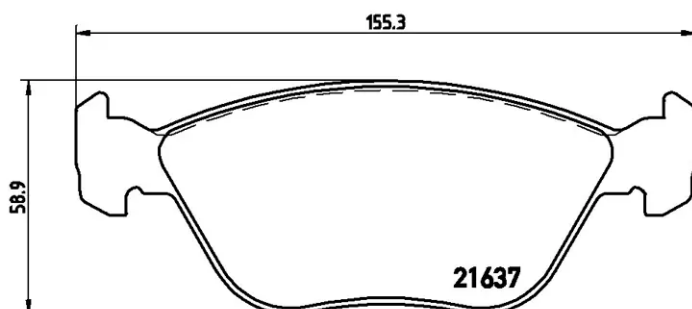

# BRAKE PAD XTRA P 23 077X

The P 23 077X Xtra brake pad is synonymous with reliability

Brembo Xtra brake pads, developed to enhance the advantages of the Xtra and Max discs, are made using the special BRM X L01 compound which consists of more than 30 different components. Compared with the compound used for original-equivalent pads, the new solution assures a higher friction coefficient, which translates to more precise and stable braking, at both high and low temperatures. All this makes for greater driving comfort and improved pedal modularity, without compromising the product's mileage output.

## Technical specifications

EAN code <b>8020584121443</b>	Axle <b>Front</b>	Thickness <b>19 mm</b>
Width <b>155 mm</b>	Height <b>59 mm</b>	Braking system <b>Teves</b>
Wear indicator <b>Electric</b>	WVA number <b>21637,23289</b>	Accessories <b>With anti-squeal shim</b>