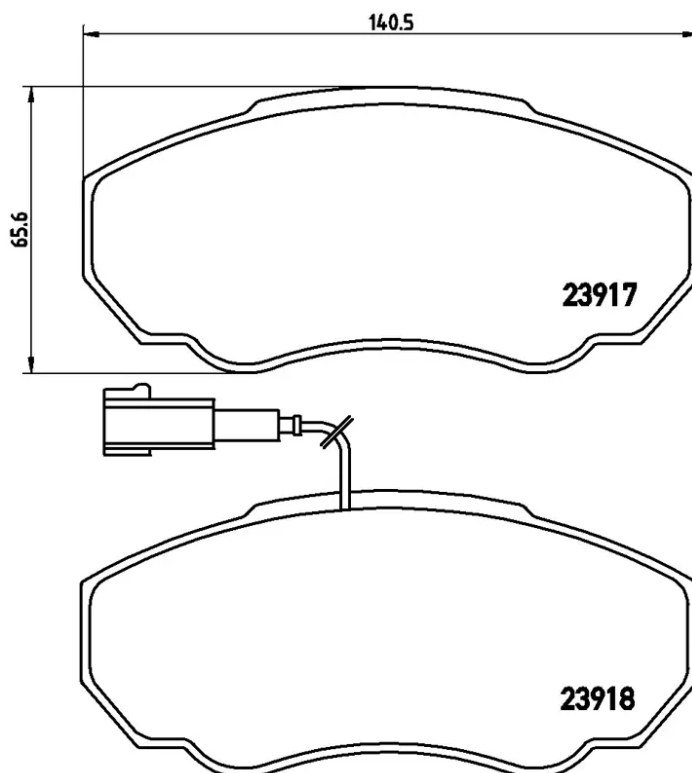

BRAKE PAD

P 23 091

The P 23 091 brake pad is synonymous with reliability

The Brembo brake pad guarantees ultimate safety when braking thanks to the use of more than 100 different compounds, designed according to the type of vehicle and use. Stopping distances reduced to a minimum, maximum driving comfort and silent operation are the most important features of Brembo materials. Brembo brake pads are supplied together with an extensive range of accessories and assembly kits for professional-standard installation.

- ✓ OE-equivalent
- ✓ Brembo quality
- ✓ ECE-R90 certificate
- ✓ Safety
- ✓ Performance
- ✓ Comfort
- ✓ With accessories

Technical specifications

EAN code 8020584051610	Axle Front	Thickness 19 mm
Width 141 mm	Height 66 mm	Braking system Brembo
Wear indicator Electric	WVA number 23917,23918	Accessories With accessories With anti-squeal shim With brake caliper bolts