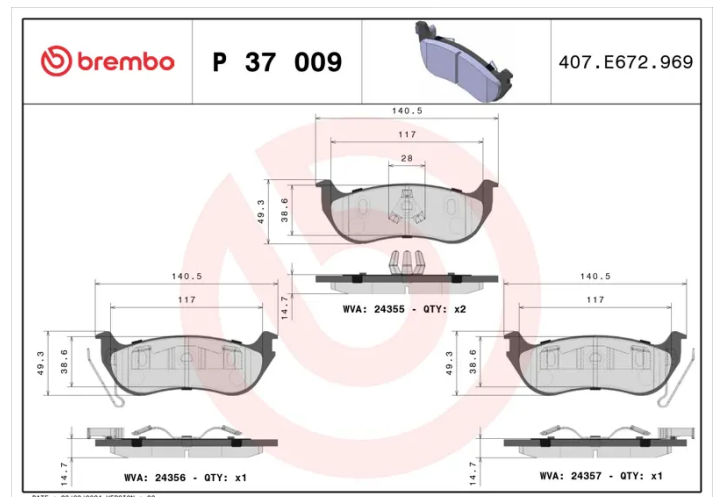

BRAKE PAD

P 37 009

The P 37 009 brake pad is synonymous with reliability

The Brembo brake pad guarantees ultimate safety when braking thanks to the use of more than 100 different compounds, designed according to the type of vehicle and use. Stopping distances reduced to a minimum, maximum driving comfort and silent operation are the most important features of Brembo materials. Brembo brake pads are supplied together with an extensive range of accessories and assembly kits for professional-standard installation.

- ✓ OE-equivalent
- ✓ Brembo quality
- ✓ ECE-R90 certificate
- ✓ Safety
- ✓ Performance
- ✓ Comfort
- ✓ With accessories

Technical specifications

EAN code 8020584053188	Axle Rear	Thickness 14 mm
Width 141 mm	Height 49 mm	Braking system Kelsey Hayes
Wear indicator Without	WVA number 24355,24356,24357	Accessories With accessories With anti-squeal shim With piston clip