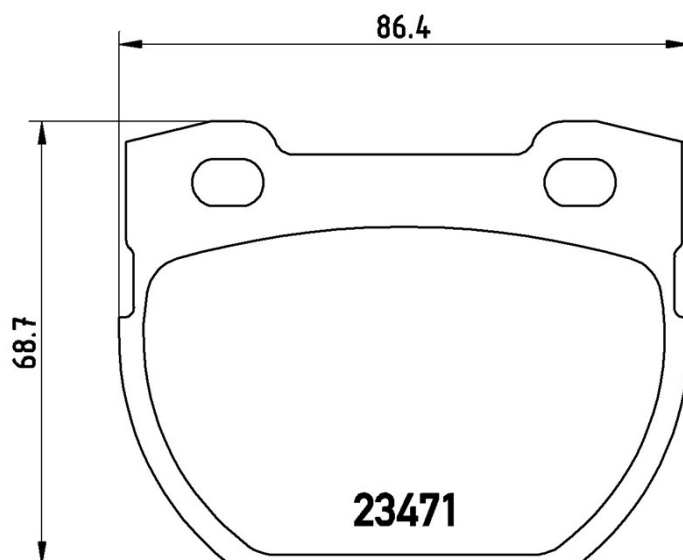

Compatibele voertuigen

LAND ROVER

Model	Type	Kw	Jaar
DEFENDER Cabrio (L316)	2.2 Td4 4x4 (L317)	90	08/11 02/16
DEFENDER Cabrio (L316)	2.4 Td4 4x4 (L317)	90	05/07 02/16
DEFENDER Cabrio (L316)	2.5 D 4x4 (L316)	51	09/90 09/01
DEFENDER Cabrio (L316)	2.5 Td5 4x4 (L316)	90	06/98 02/16
DEFENDER Cabrio (L316)	2.5 TDI 4x4 (L316)	83	08/90 12/01
DEFENDER Cabrio (L316)	3.5 4x4	100	09/90 12/98
DEFENDER Cabrio (L316)	3.9 4x4	134	04/98 09/00
DEFENDER Pickup (L316)	2.2 Td4 4x4 (L317)	90	08/11 02/16
DEFENDER Pickup (L316)	2.4 Td4 4x4 (L317)	90	05/07 02/16