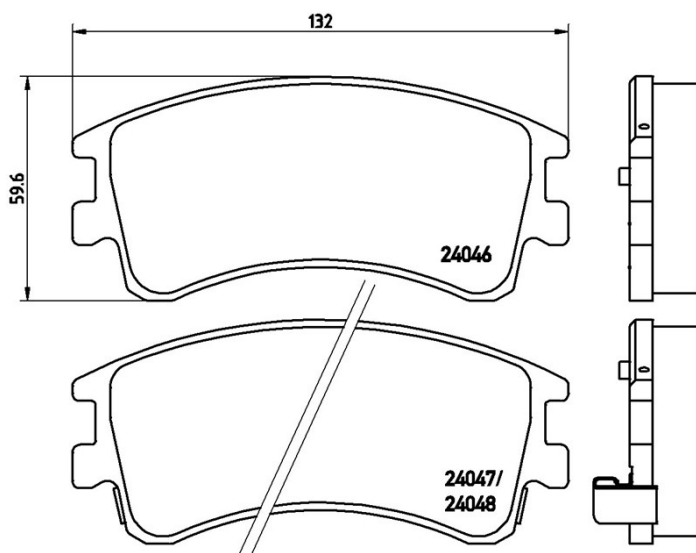

Technische gegevens remblok

As
Voor

WVA
24046, 24047, 24048

Breedte
132 mm

Dikte
18,2 mm

Hoogte
59,6 mm

Remsysteem
Akebono

Accessoires

Slijtindicator
Akoestische

EAN-code
8020584053690

Compatibele voertuigen

MAZDA

Model	Type	Kw	Jaar
6 Hatchback (GG)	2.0	108	03/05 08/07
6 Hatchback (GG)	2.0	104	08/02 08/07
6 Hatchback (GG)	2.0 DI	105	06/05 08/07
6 Hatchback (GG)	2.0 DI	89	08/02 08/07
6 Hatchback (GG)	2.0 DI	100	08/02 08/07
6 Hatchback (GG)	2.3	119	09/03 12/06
6 Hatchback (GG)	2.3	122	08/02 08/07
6 Hatchback (GG)	3.0	164	01/05 12/07
6 Saloon (GG)	2.0	108	03/05 08/07