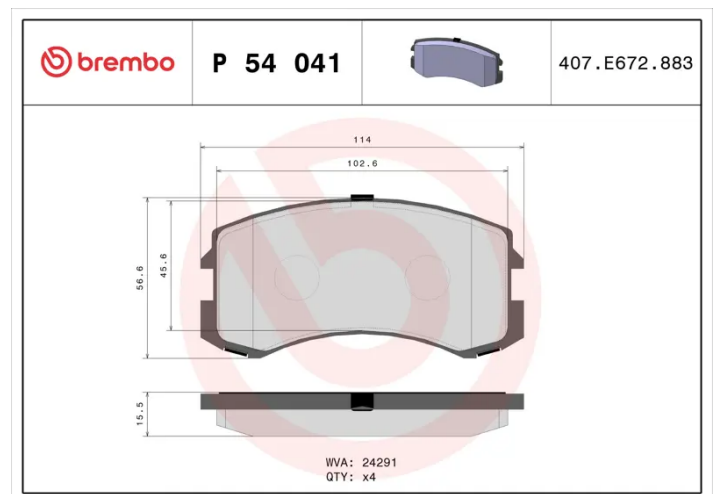

BRAKE PAD

P 54 041

The P 54 041 brake pad is synonymous with reliability

The Brembo brake pad guarantees ultimate safety when braking thanks to the use of more than 100 different compounds, designed according to the type of vehicle and use. Stopping distances reduced to a minimum, maximum driving comfort and silent operation are the most important features of Brembo materials. Brembo brake pads are supplied together with an extensive range of accessories and assembly kits for professional-standard installation.

- ✓ OE-equivalent
- ✓ Brembo quality
- ✓ ECE-R90 certificate
- ✓ Safety
- ✓ Performance
- ✓ Comfort

Technical specifications

EAN code 8020584061343	Axle Front	Thickness 16 mm
Width 114 mm	Height 56 mm	Braking system Sumitomo
Wear indicator Without	WVA number 24291	Accessories With anti-squeal shim