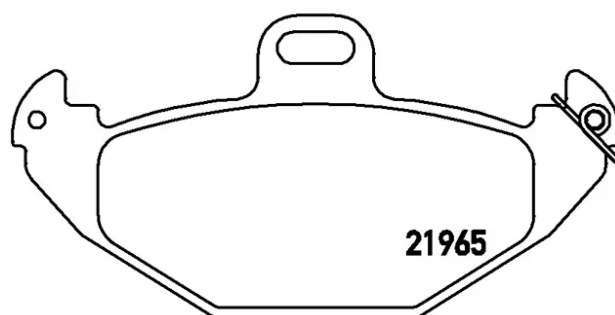

BRAKE PAD

P 68 021

The P 68 021 brake pad is synonymous with reliability

The Brembo brake pad guarantees ultimate safety when braking thanks to the use of more than 100 different compounds, designed according to the type of vehicle and use. Stopping distances reduced to a minimum, maximum driving comfort and silent operation are the most important features of Brembo materials. Brembo brake pads are supplied together with an extensive range of accessories and assembly kits for professional-standard installation.

- ✓ OE-equivalent
- ✓ Brembo quality
- ✓ ECE-R90 certificate
- ✓ Safety
- ✓ Performance
- ✓ Comfort

Technical specifications

EAN code	Axle	Thickness
8020584056844	Rear	15 mm
Width	Height	Braking system
126 mm	63 mm	Brembo
Wear indicator	WVA number	Accessories
Without	21965,21966	With anti-squeal shim