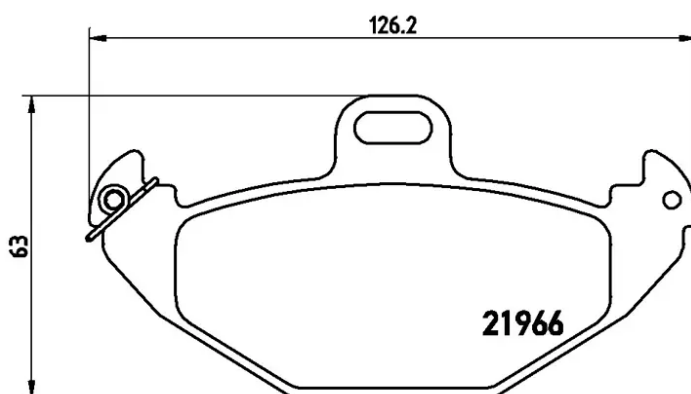

BRAKE PAD

P 68 021

The P 68 021 brake pad is synonymous with reliability

The Brembo brake pad guarantees ultimate safety when braking thanks to the use of more than 100 different compounds, designed according to the type of vehicle and use. Stopping distances reduced to a minimum, maximum driving comfort and silent operation are the most important features of Brembo materials. Brembo brake pads are supplied together with an extensive range of accessories and assembly kits for professional-standard installation.

- ✓ OE-equivalent
- ✓ Brembo quality
- ✓ ECE-R90 certificate
- ✓ Safety
- ✓ Performance
- ✓ Comfort

Technical specifications

EAN code	Axle	Thickness
8020584056844	Rear	15 mm
Width	Height	Braking system
126 mm	63 mm	Brembo
Wear indicator	WVA number	Accessories
Without	21965,21966	With anti-squeal shim