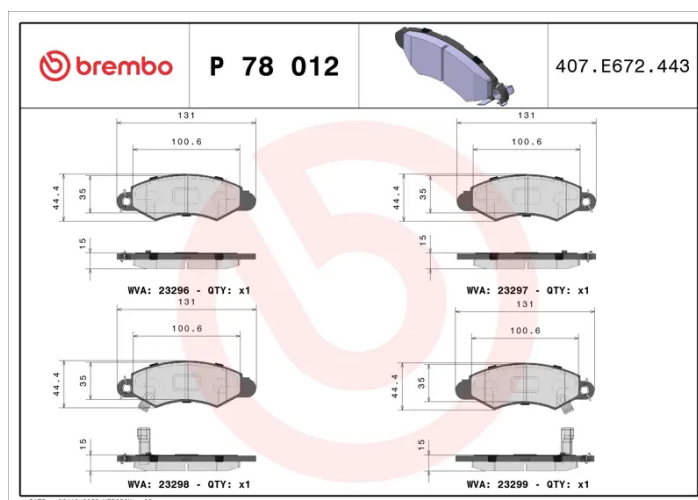

### Technical specifications

EAN code <b>8020584057193</b>	Axle <b>Front</b>	Thickness <b>15 mm</b>
Width <b>131 mm</b>	Height <b>44 mm</b>	Braking system <b>Bosch</b>
Wear indicator <b>Acoustic</b>	WVA number <b>23299,23296,23297,23298</b>	Accessories <b>With anti-squeal shim</b>