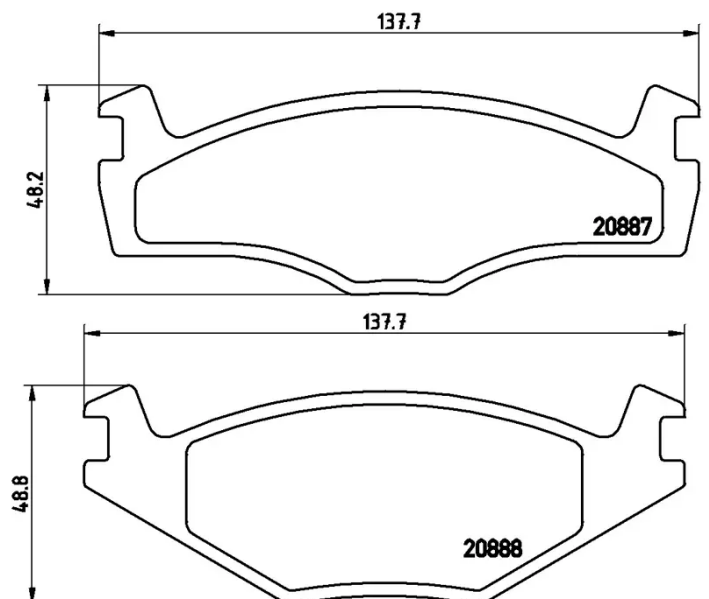

BRAKE PAD

P 85 012

The P 85 012 brake pad is synonymous with reliability

The Brembo brake pad guarantees ultimate safety when braking thanks to the use of more than 100 different compounds, designed according to the type of vehicle and use. Stopping distances reduced to a minimum, maximum driving comfort and silent operation are the most important features of Brembo materials. Brembo brake pads are supplied together with an extensive range of accessories and assembly kits for professional-standard installation.

- ✓ OE-equivalent
- ✓ Brembo quality
- ✓ ECE-R90 certificate
- ✓ Safety
- ✓ Performance
- ✓ Comfort
- ✓ With accessories

Technical specifications

EAN code 8020584058152	Axle Front	Thickness 20 mm
Width 138 mm	Height 48 mm	Braking system Kelsey Hayes
Wear indicator Without	WVA number 20887,20888	Accessories With accessories With anti-squeal shim