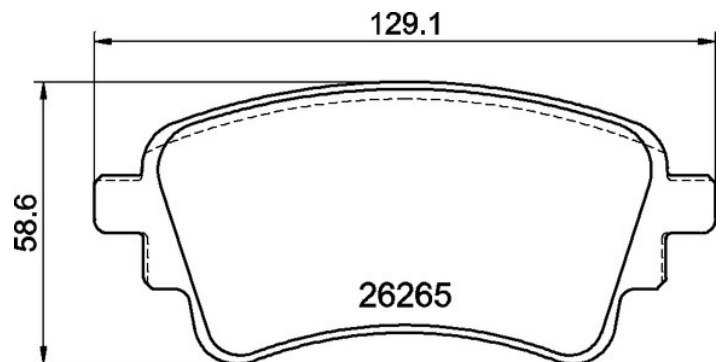

- ✓ OE-equivalent
- ✓ Brembo quality
- ✓ ECE-R90 certificate
- ✓ Safety
- ✓ Performance
- ✓ Comfort
- ✓ With accessories

Technical specifications

EAN code
8020584120170

Thickness
18 mm

Width
129 mm

Height
59 mm

Wear indicator
Prepared for wear indicator

WVA number
26266,26265

Braking system
TRW

Accessories
With brake caliper bolts
With accessories
With anti-squeal shim

COMPATIBLE VEHICLES

AUDI

A4 B9 (8W2, 8WC)	2.0 TDI	140/190	05/15
A4 B9 (8W2, 8WC)	2.0 TDI	90/122	05/16 11/19
A4 B9 (8W2, 8WC)	2.0 TFSI	140/190	05/15