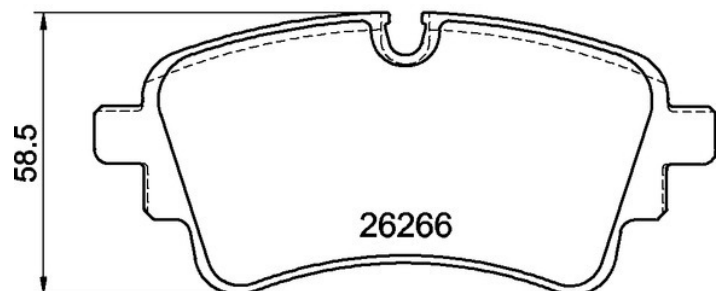

BRAKE PADP 85 186

The P 85 186 brake pad is synonymous with reliability

The Brembo brake pad guarantees ultimate safety when braking thanks to the use of more than 100 different compounds, designed according to the type of vehicle and use. Stopping distances reduced to a minimum, maximum driving comfort and silent operation are the most important features of Brembo materials. Brembo brake pads are supplied together with an extensive range of accessories and assembly kits for professional-standard installation.

- ✓ OE-equivalent
- ✓ Brembo quality
- ✓ ECE-R90 certificate
- ✓ Safety
- ✓ Performance
- ✓ Comfort
- ✓ With accessories

Technical specifications

EAN code
8020584120170

Thickness
18 mm

Width
129 mm

Height
59 mm

Wear indicator
Prepared for wear indicator

WVA number
26266,26265

Braking system
TRW

Accessories
With brake caliper bolts
With accessories
With anti-squeal shim

COMPATIBLE VEHICLES

AUDI

A4 B9 (8W2, 8WC)	2.0 TDI	140/190	05/15
A4 B9 (8W2, 8WC)	2.0 TDI	90/122	05/16 11/19
A4 B9 (8W2, 8WC)	2.0 TFSI	140/190	05/15