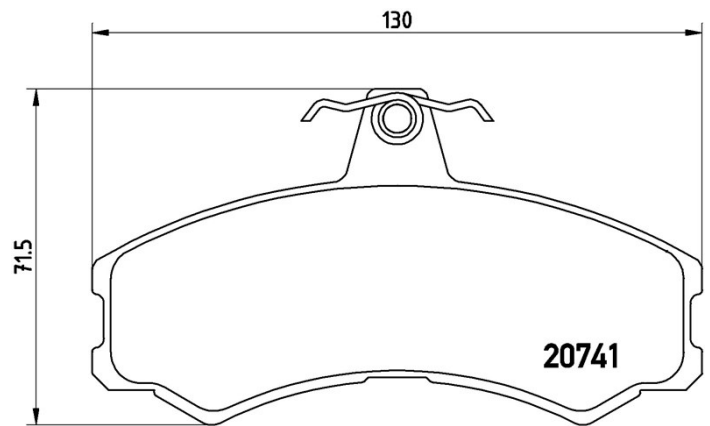

Technische gegevens remblok

As
Voor

WVA
20741, 20925

Breedte
130 mm

Dikte
15 mm

Hoogte
71,5 mm

Remsysteem
Lucas

Accessoires
Met remklauw schroeven

Slijtindicator
Zonder

EAN-code
8020584062661

Compatibele voertuigen

IVECO

Model	Type	Kw	Jaar
MASSIF Pickup	3.0 HPI	107	10/08 02/11
MASSIF Pickup	3.0 HPT	130	10/08 02/11
MASSIF Single Cab	3.0 HPI	107	10/08 02/11
MASSIF Single Cab	3.0 HPT	130	10/08 02/11
MASSIF Station Wagon	3.0 HPI	107	10/08 02/11
MASSIF Station Wagon	3.0 HPT	130	10/08 02/11

SANTANA

Model	Type	Kw	Jaar
PS10/ANIBAL	2.8 D 4x4	78	03/03 -
PS10/ANIBAL	2.8 D 4x4	92	03/03 -
PS10/ANIBAL	2.8 TD	92	12/02 -
PS10/ANIBAL Pickup	2.8 TD	78	12/02 02/11

PS10/ANIBAL Pickup	2.8 TD	92	12/02 02/11
PS10/ANIBAL Pickup	2.8 TD All-wheel Drive	92	09/04 12/08