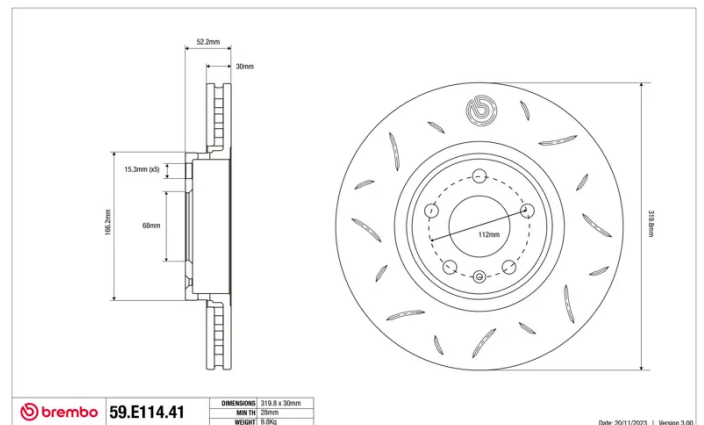

SPORT | TY3 BRAKE DISC

59.E114.41

The 59.E114.41 brake disc is synonymous with reliability

Type-3 slotting used to distinguish the Brembo SPORT | TY3 brake disc is widely used in professional motorsports. It therefore offers superior initial response with excellent release characteristics, improving braking performance while giving the vehicle an aggressive appearance. The Brembo logo on the braking surface adds an exclusive and unique touch to the vehicle. The SPORT | TY3 brake discs are plug-and-play since they replace OE discs directly.

- ✓ OE-equivalent
- ✓ Brembo quality
- ✓ ECE-R90 certificate
- ✓ Safety
- ✓ Performance
- ✓ Comfort
- ✓ Sports driving
- ✓ Sporty look

Technical specifications

Diameter	Thickness (TH)	Height (A)
320 mm	30 mm	52 mm
Number of holes (C)	Brake disc type	Centering
5	Solid	68 mm
Min. thickness	Tightening torque	Axle
28 mm	120 Nm	Front
Units per box	EAN code	
1	8020584605127	

brembo 59.E114.41

DIMENSIONI	319.8 x 30mm
MIN TH	28mm
WEIGHT	9.9kg

Date: 2011/2023 | Version: 3.00