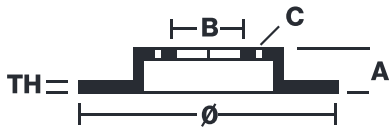

SPORT | TY3 BRAKE DISC

59.E114.41

The 59.E114.41 brake disc is synonymous with reliability

Type-3 slotting used to distinguish the Brembo SPORT | TY3 brake disc is widely used in professional motorsports. It therefore offers superior initial response with excellent release characteristics, improving braking performance while giving the vehicle an aggressive appearance. The Brembo logo on the braking surface adds an exclusive and unique touch to the vehicle. The SPORT | TY3 brake discs are plug-and-play since they replace OE discs directly.

- ✓ OE-equivalent
- ✓ Brembo quality
- ✓ ECE-R90 certificate
- ✓ Safety
- ✓ Performance
- ✓ Comfort
- ✓ Sports driving
- ✓ Sporty look

Technical specifications

Diameter	Thickness (TH)	Height (A)
320 mm	30 mm	52 mm
Number of holes (C)	Brake disc type	Centering
5	Solid	68 mm
Min. thickness	Tightening torque	Axle
28 mm	120 Nm	Front
Units per box	EAN code	
1	8020584605127	

brembo 59.E114.41

DIMENSIONI	319.8 x 30mm
MIN TH	28mm
WEIGHT	9.9kg

Date: 2011/2023 | Version: 3.00