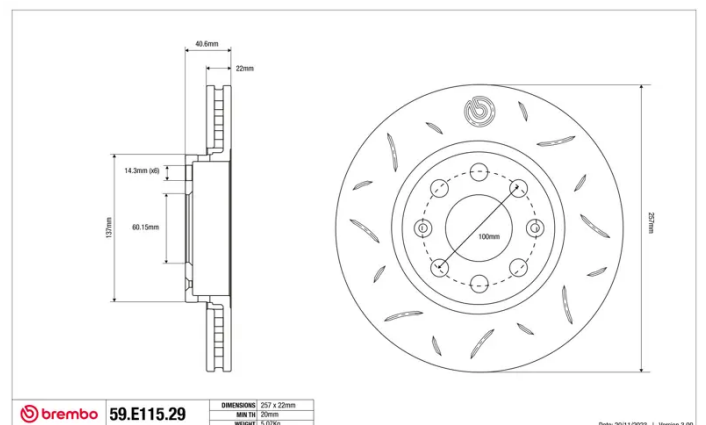

SPORT | TY3 BRAKE DISC

59.E115.29

The 59.E115.29 brake disc is synonymous with reliability

Type-3 slotting used to distinguish the Brembo SPORT | TY3 brake disc is widely used in professional motorsports. It therefore offers superior initial response with excellent release characteristics, improving braking performance while giving the vehicle an aggressive appearance. The Brembo logo on the braking surface adds an exclusive and unique touch to the vehicle. The SPORT | TY3 brake discs are plug-and-play since they replace OE discs directly.

- ✓ OE-equivalent
- ✓ Brembo quality
- ✓ ECE-R90 certificate
- ✓ Safety
- ✓ Performance
- ✓ Comfort
- ✓ Sports driving
- ✓ Sporty look

Technical specifications

Diameter	Thickness (TH)	Height (A)
257 mm	22 mm	41 mm
Number of holes (C)	Brake disc type	Centering
4	Solid	60 mm
Min. thickness	Tightening torque	Axle
20,5 mm	98 Nm	Front
Units per box	EAN code	
1	8020584606025	

brembo 59.E115.29

DIMENSIONI	257 x 22mm
MIN TH	20mm
WEIGHT	5.07kg

Date: 2011/2023 | Version: 3.00