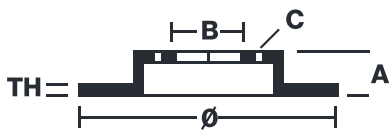

SPORT | TY3 BRAKE DISC

59.E115.29

The 59.E115.29 brake disc is synonymous with reliability

Type-3 slotting used to distinguish the Brembo SPORT | TY3 brake disc is widely used in professional motorsports. It therefore offers superior initial response with excellent release characteristics, improving braking performance while giving the vehicle an aggressive appearance. The Brembo logo on the braking surface adds an exclusive and unique touch to the vehicle. The SPORT | TY3 brake discs are plug-and-play since they replace OE discs directly.

- ✓ OE-equivalent
- ✓ Brembo quality
- ✓ ECE-R90 certificate
- ✓ Safety
- ✓ Performance
- ✓ Comfort
- ✓ Sports driving
- ✓ Sporty look

Technical specifications

Diameter	Thickness (TH)	Height (A)
257 mm	22 mm	41 mm
Number of holes (C)	Brake disc type	Centering
4	Solid	60 mm
Min. thickness	Tightening torque	Axle
20,5 mm	98 Nm	Front
Units per box	EAN code	
1	8020584606025	

brembo 59.E115.29

DIMENSIONI	257 x 22mm
MIN TH	20mm
WEIGHT	5.07kg

Date: 2011/2023 | Version: 3.00