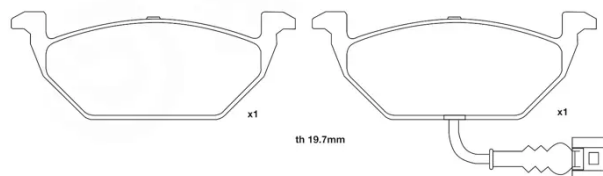

Technical specifications

Width **146 mm**   Thickness **20 mm**

WVA number **23130,23131,23187**   Axle **Front**

EAN code **8020584602423**