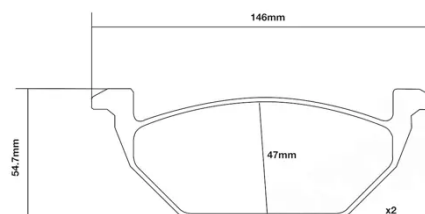

Technical specifications

Width **146 mm**   Thickness **20 mm**

WVA number **23130,23131,23187**   Axle **Front**

EAN code **8020584602423**