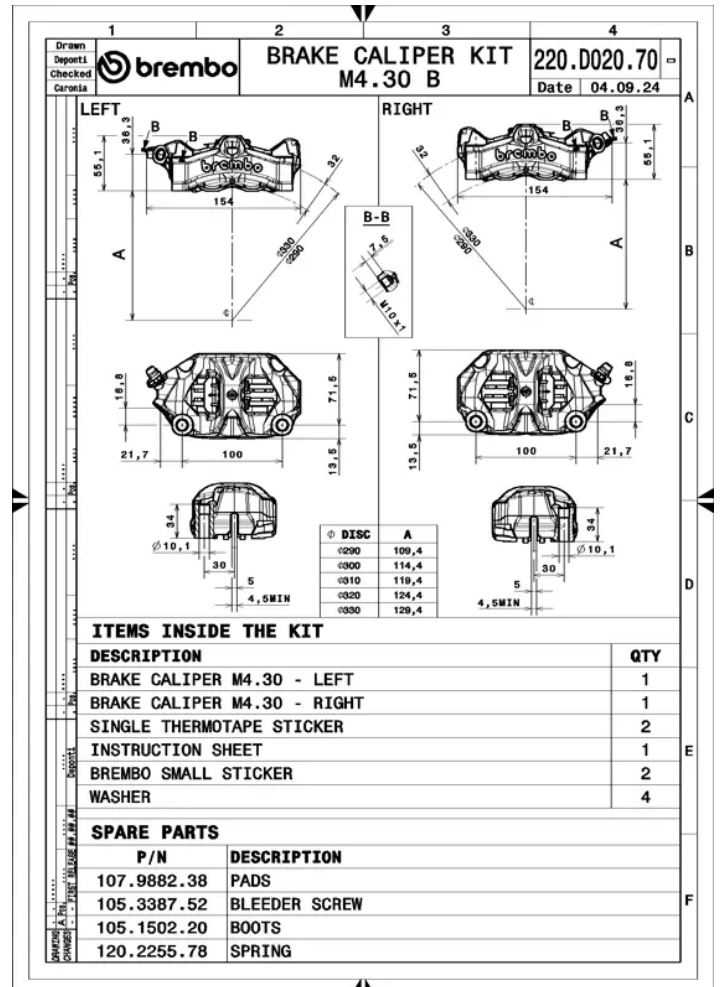

## Technical specifications

Surface width  
**32-34** mm

Pads included  
**No**

Units per box  
**0**

**COMPATIBLE VEHICLES**