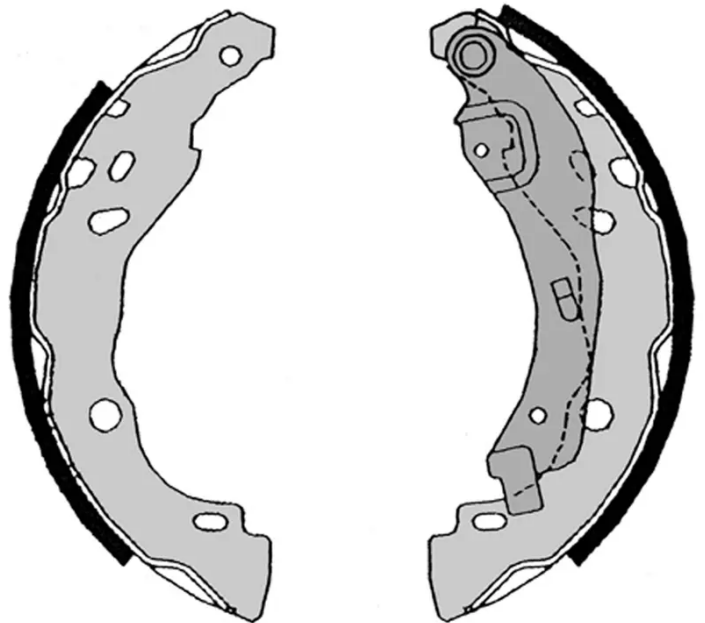

SHOE

S 68 525

The S 68 525 brake shoe is synonymous with reliability

Brembo brake shoes of original equipment quality guarantee the safe and reliable performance of your drum braking system. All Brembo brake shoes are accompanied by a ECE-R90 homologation certificate.

- ✓ OE-equivalent
- ✓ Brembo quality
- ✓ ECE-R90 certificate
- ✓ Safety
- ✓ Durability

Technical specifications

EAN code
8432509643907

Rear

Diameter
203 mm

Width
38 mm

Braking system
Bosch

Parking brake lever
With handbrake lever