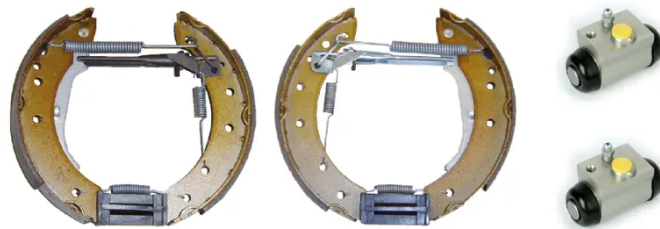

SHOE KIT K 61 072

The K 61 072 shoe kit is synonymous with reliability

The Brembo Kit & Fit is the ideal solution for the maintenance of drum brakes: everything you need for quick and efficient servicing is supplied in a single pre-assembled package, all with guaranteed Brembo quality. The kit contains all the components necessary for drum brake maintenance: shoes, brake wheel cylinders, springs, lubricant, and fixing kit.

- ✓ OE-equivalent
- ✓ Brembo quality
- ✓ ECE-R90 certificate
- ✓ Safety
- ✓ Durability
- ✓ Quick assembly
- ✓ With accessories
- ✓ Pre-Assembled Kit

Technical specifications

EAN code	Axle	Diameter
8020584076422	Rear	203 mm
Width	Master cylinder diameter	Type of assembly
38 mm	21 mm	Pre-assembled
Braking system	Brake proportioning valve	
Lucas		