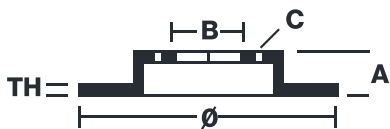

BRAKE DISC

08.2569.10

The **08.2569.10** brake disc is synonymous with reliability

The Brembo brake disc is fully interchangeable with an Original Equipment brake disc. The control of the entire production cycle allows Brembo to offer brake discs with outstanding performance levels, reliability, durability and comfort in all conditions of use. All Brembo brake discs are accompanied by the ECE-R90 homologation.

- ✓ OE-equivalent
- ✓ Brembo quality
- ✓ ECE-R90 certificate
- ✓ Safety

Technical specifications

EAN code
8020584256916

Diameter Ø
261 mm

Thickness (TH)
11 mm

Height (A)
52 mm

Number of holes (C)
4

Brake disc type
Solid