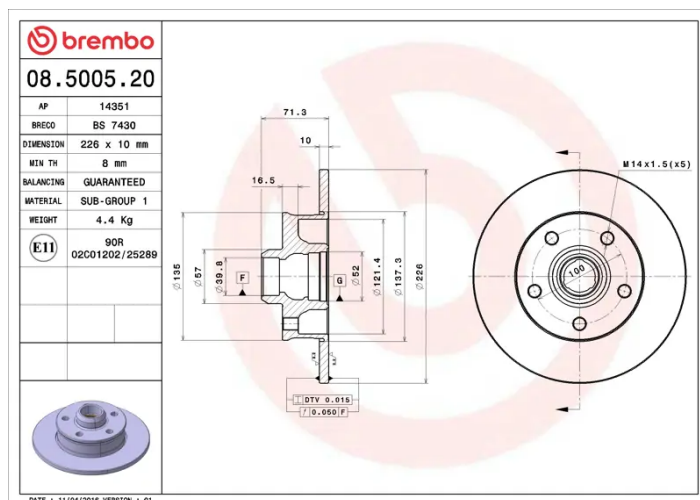

- ✓ OE-equivalent
- ✓ Brembo quality
- ✓ ECE-R90 certificate
- ✓ Safety

Technical specifications

EAN code
8020584500521

Axle
Rear

Diameter Ø
226 mm

Thickness (TH)
10 mm

Height (A)
71 mm

Number of holes (C)
5

Brake disc type
Solid

Centering (B)
40 mm

Min. thickness
8 mm

COMPATIBLE VEHICLES

COMPATIBLE OE PART NUMBERS

357615601A	SEAT
------------	------

357615601B	SEAT
------------	------

357615601A	VW
------------	----