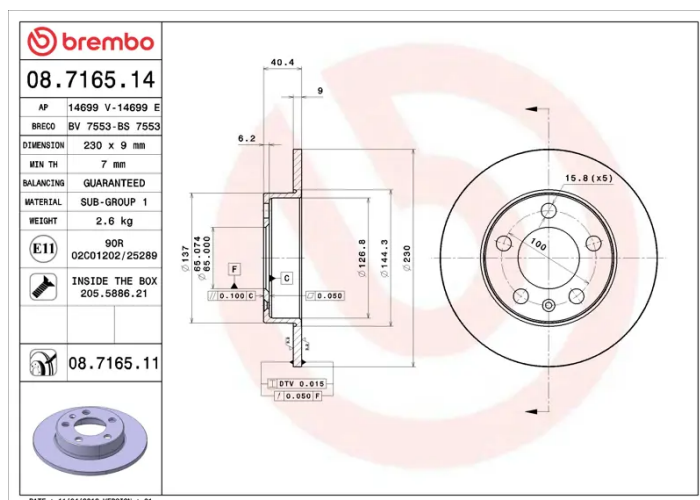

### Technical specifications

EAN code  
**8020584012437**

Axle  
**Rear**

Diameter  $\varnothing$   
**230 mm**

Thickness (TH)  
**9 mm**

Height (A)  
**40 mm**

Number of holes (C)  
**5**

Brake disc type  
**Solid**

Centering (B)  
**65 mm**

Min. thickness  
**7 mm**

Tightening torque  
**120 Nm**

COMPATIBLE VEHICLES