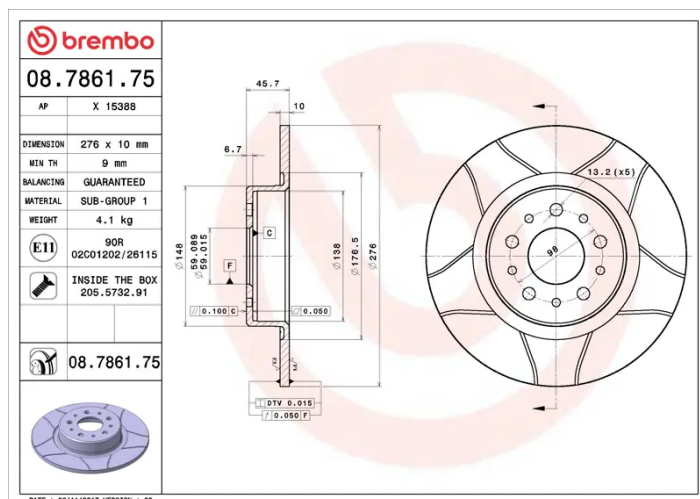

- ✓ Brembo quality
- ✓ ECE-R90 certificate
- ✓ Performance
- ✓ Sports driving
- ✓ Sporty look
- ✓ Anti-corrosion
- ✓ Fastening screws

Technical specifications

EAN code
8020584014967

Axle
Rear

Diameter \varnothing
276 mm

Thickness (TH)
10 mm

Height (A)
46 mm

Number of holes (C)
5

Brake disc type
Solid

Centering (B)
59 mm

Min. thickness
9 mm

Tightening torque
98 Nm

COMPATIBLE VEHICLES