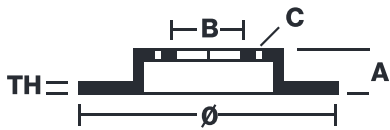

BRAKE DISC

08.9441.10

The **08.9441.10** brake disc is synonymous with reliability

The Brembo brake disc is fully interchangeable with an Original Equipment brake disc. The control of the entire production cycle allows Brembo to offer brake discs with outstanding performance levels, reliability, durability and comfort in all conditions of use. All Brembo brake discs are accompanied by the ECE-R90 homologation.

- ✓ OE-equivalent
- ✓ Brembo quality
- ✓ ECE-R90 certificate
- ✓ Safety
- ✓ Fastening screws

Technical specifications

EAN code 8020584944110	Axle Rear	Diameter \varnothing 277 mm
Thickness (TH) 12 mm	Height (A) 71 mm	Number of holes (C) 5
Brake disc type Solid	Centering (B) 68 mm	Min. thickness 10 mm
Tightening torque 140 Nm		