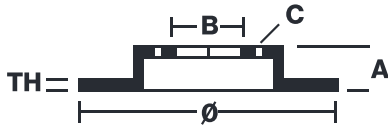

## 08.9719.11

The 08.9719.11 painted brake disc is synonymous with reliability

The Brembo brake disc with special UV paint treatment guarantees superior corrosion resistance for the product, thanks to the protective coating on the outer edges and on the disc hub. The UV paint not only gives the disc a clean, shiny appearance but is also beneficial for the environment as the water-based UV paint treatment does not require the use of chemical solvents and is a low energy consumption process.

### Technical specifications

EAN code <b>8020584029091</b>	Axle <b>Rear</b>	Diameter Ø <b>247 mm</b>
Thickness (TH) <b>9 mm</b>	Height (A) <b>35 mm</b>	Number of holes (C) <b>4</b>
Brake disc type <b>Solid</b>	Centering (B) <b>71 mm</b>	Min. thickness <b>7 mm</b>
Tightening torque <b>90 Nm</b>		