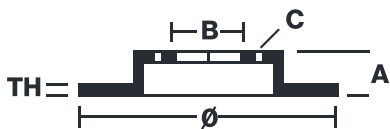

## 09.3991.10

The **09.3991.10** brake disc is synonymous with reliability

The Brembo brake disc is fully interchangeable with an Original Equipment brake disc. The control of the entire production cycle allows Brembo to offer brake discs with outstanding performance levels, reliability, durability and comfort in all conditions of use. All Brembo brake discs are accompanied by the ECE-R90 homologation.

### Technical specifications

EAN code	Diameter Ø	
<b>8020584399118</b>	<b>266</b> mm	
Thickness (TH)	Height (A)	Number of holes (C)
<b>21,9</b> mm	<b>69</b> mm	<b>5</b>
Brake disc type	Centering (B)	Min. thickness
<b>Ventilated</b>	<b>86</b> mm	<b>20</b> mm