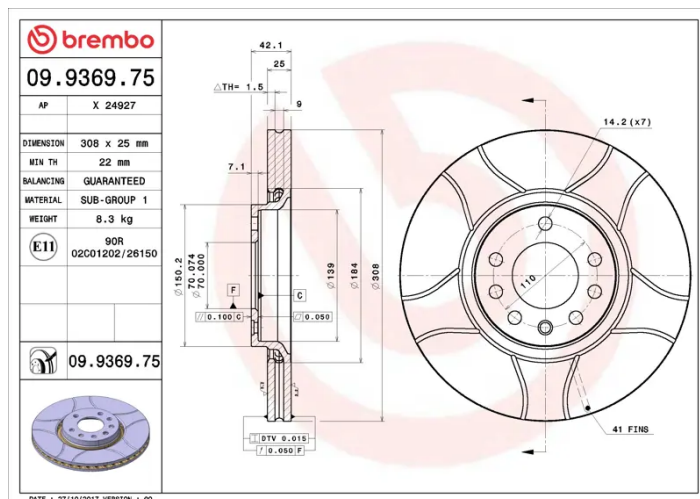

BRAKE DISC MAX

09.9369.75

The 09.9369.75 Max brake disc is synonymous with reliability

The Brembo Max brake disc features grooves on the braking surface. The special shape of the grooves generates greater fading resistance and constant renewal of friction material, quickly restoring optimum braking conditions. The UV paint completes the sporty look.

- ✓ Brembo quality
- ✓ ECE-R90 certificate
- ✓ Performance
- ✓ Sports driving
- ✓ Sporty look
- ✓ Anti-corrosion

Technical specifications

EAN code
8020584031292

Axle
Front

Diameter Ø
308 mm

Thickness (TH)
25 mm

Height (A)
42 mm

Number of holes (C)
5

Brake disc type
Ventilated

Centering (B)
70 mm

Min. thickness
22 mm

Tightening torque
110 Nm

COMPATIBLE OE PART NUMBERS

5391560	BAIC
5391560	BAIC BJEV
9194477	CHEVROLET
95526651	CHEVROLET
569061	OPEL
9194477	OPEL
95526651	OPEL
4567798	SAAB
5055389	SAAB
5084769	SAAB
5122833	SAAB
5391560	SAAB
9184405	SAAB
9194477	SAAB
9184405	VAUXHALL
9194477	VAUXHALL
95526651	VAUXHALL