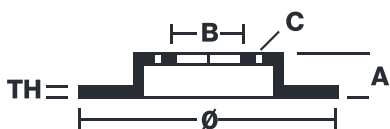

Brake disc technical specifications

Diameter	Thickness (TH)	Height (A)
340 mm	30 mm	49,7 mm

Number of holes (C)	Brake disc type	Centering (B)
9	Solid	65 mm

Min. thickness