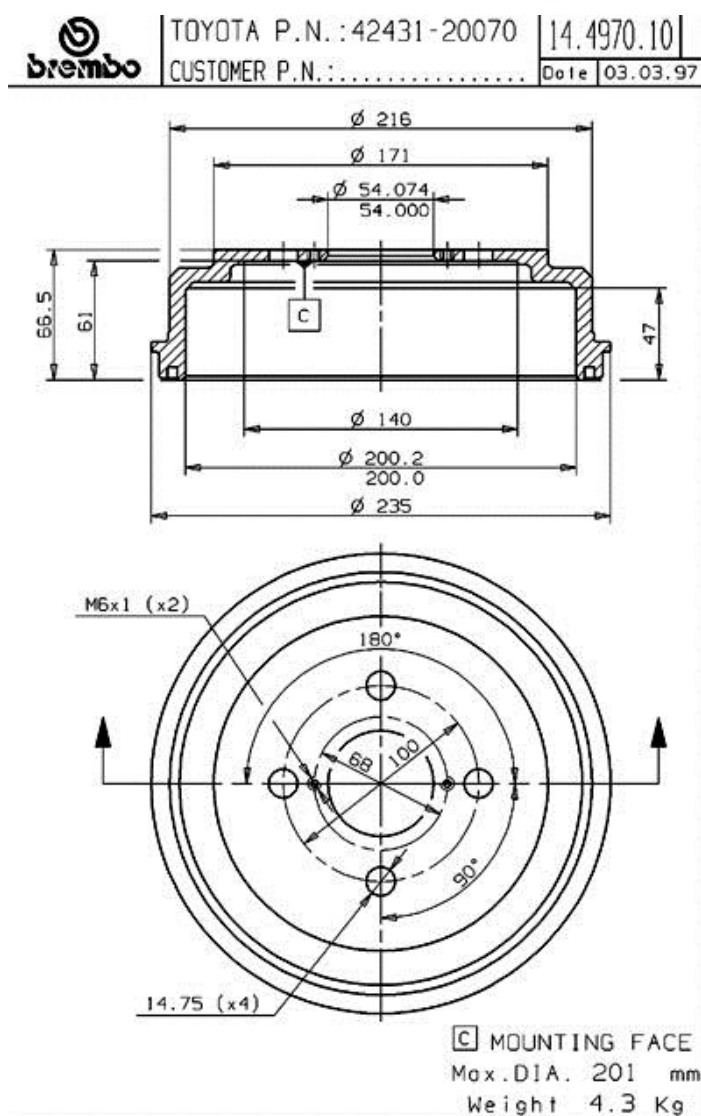

Dane techniczne bębna

| | |
|---|--|
| Oś Tył | Średnica (Ø) 200,00 mm |
| Średnica maks (Średnica maks) 201,00 mm | Średnica maks 201,00 mm |
| Szerokość 47,00 mm | Średnica centrowania (B) 54 mm |
| Wysokość łączna (C) 66,50 mm | Ilość otworów (D) 4,00 |
| Ze łożyskiem | Referencja EAN 8020584497012 |

Pasujące pojazdy

TOYOTA

| Model | Typ | kW | Rok |
|-------------------|--------------|----|-------------|
| CARINA II (_T15_) | 1.6 (AT151_) | 55 | 10/83 11/87 |

| | | | |
|--------------------------|-----------------|----|-------------|
| CARINA II (_T15_) | 1.6 (AT151_) | 62 | 10/83 11/87 |
| CARINA II (_T15_) | 1.6 (AT151_) | 63 | 10/86 11/87 |
| CARINA II (_T15_) | 1.8 GLI (ST150) | 74 | 10/83 11/87 |
| CARINA II (_T15_) | 2.0 D (CT150) | 51 | 12/85 11/87 |
| CARINA II (_T15_) | 2.0 D (CT150_) | 50 | 02/84 05/88 |
| CARINA II Saloon (_T15_) | 1.6 (AT151_) | 55 | 10/83 11/87 |
| CARINA II Saloon (_T15_) | 1.6 (AT151_) | 62 | 10/83 11/87 |
| CARINA II Saloon (_T15_) | 1.8 GLI (ST150) | 74 | 10/83 11/87 |
| CARINA II Saloon (_T15_) | 2.0 D (CT150_) | 50 | 02/84 05/88 |
| COROLLA (_E8_) | 1.3 (AE80) | 51 | 06/83 10/84 |
| COROLLA (_E8_) | 1.3 (AE80/EE80) | 55 | 10/84 08/87 |
| COROLLA (_E8_) | 1.6 (AE82) | 62 | 06/83 08/87 |
| COROLLA (_E8_) | 1.6 (AE82) | 53 | 08/85 08/87 |
| COROLLA (_E8_) | 1.6 (AE82_) | 54 | 12/85 05/88 |
| COROLLA (_E9_) | 1.6 (AE92) | 66 | 05/87 11/92 |
| COROLLA FX Compact (E8B) | 1.3 (EE80_) | 55 | 09/85 08/87 |
| COROLLA FX Compact (E8B) | 1.6 | 54 | 01/87 09/87 |
| COROLLA FX Compact (E8B) | 1.6 | 55 | 08/84 08/87 |
| COROLLA FX Compact (E8B) | 1.8 D (CE80_) | 47 | 08/85 08/87 |
| COROLLA Liftback (_E8_) | 1.3 (AE80) | 51 | 06/83 09/84 |
| COROLLA Liftback (_E8_) | 1.3 (EE80) | 55 | 01/85 08/87 |
| COROLLA Liftback (_E8_) | 1.6 (AE82) | 62 | 06/83 08/87 |
| COROLLA Liftback (_E8_) | 1.6 (AE82) | 54 | 08/85 08/87 |
| COROLLA Liftback (_E8_) | 1.6 (AE82_) | 63 | 07/85 05/88 |
| COROLLA Liftback (_E9_) | 1.6 (AE92) | 66 | 08/87 04/92 |