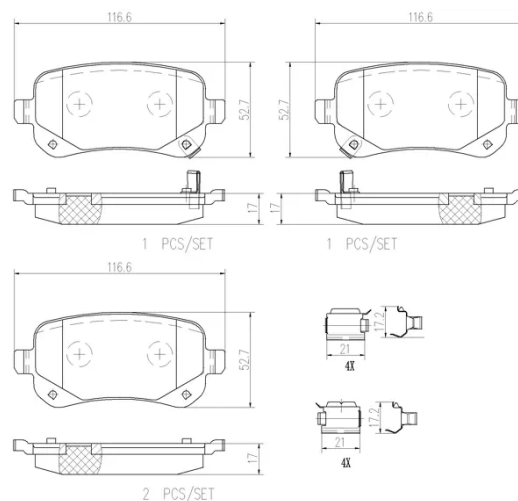

## Technical specifications

EAN code <b>8020584096581</b>	Axle <b>Rear</b>	Thickness <b>17 mm</b>
Width <b>117 mm</b>	Height <b>53 mm</b>	Braking system <b>Lucas</b>
Wear indicator <b>Acoustic</b>	WVA number <b>24822,24823,24824</b>	Accessories <b>With anti-squeal shim</b>