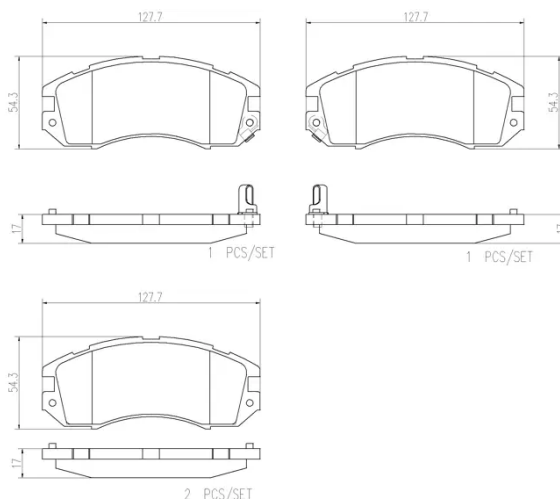

- ✓ OE-equivalent
- ✓ Brembo quality
- ✓ Safety
- ✓ Comfort
- ✓ Durability
- ✓ Dust reduction
- ✓ With accessories

Technical specifications

EAN code 8020584086032	Axle Front	Thickness 17 mm
Width 128 mm	Height 54 mm	Braking system Akebono
Wear indicator Acoustic	WVA number 21495,21496,21503	Accessories With anti-squeal shim