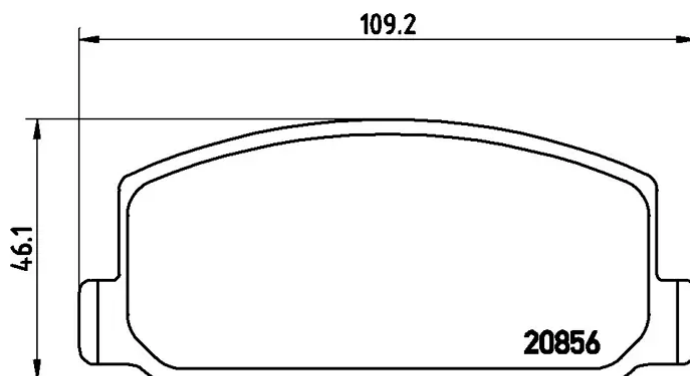

- ✓ OE-equivalent
- ✓ Brembo quality
- ✓ Safety
- ✓ Comfort
- ✓ Durability
- ✓ Dust reduction
- ✓ With accessories

Technical specifications

EAN code	Axle	Thickness
8020584086186	Front	14 mm
Width	Height	Braking system
107 mm	46 mm	Akebono
Wear indicator	WVA number	Accessories
Without	20854,20856	With anti-squeal shim