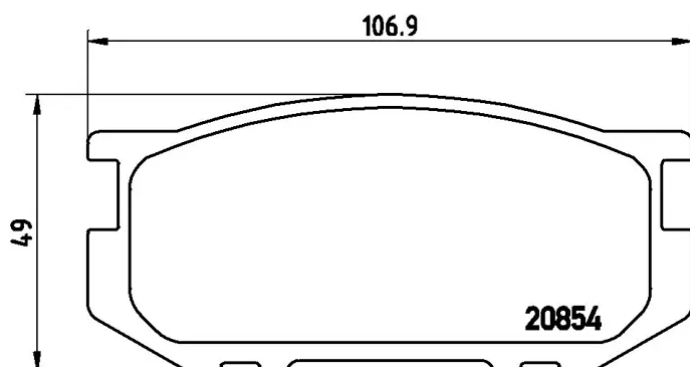

- ✓ OE-equivalent
- ✓ Brembo quality
- ✓ Safety
- ✓ Comfort
- ✓ Durability
- ✓ Dust reduction
- ✓ With accessories

Technical specifications

EAN code	Axle	Thickness
8020584086186	Front	14 mm
Width	Height	Braking system
107 mm	46 mm	Akebono
Wear indicator	WVA number	Accessories
Without	20854,20856	With anti-squeal shim