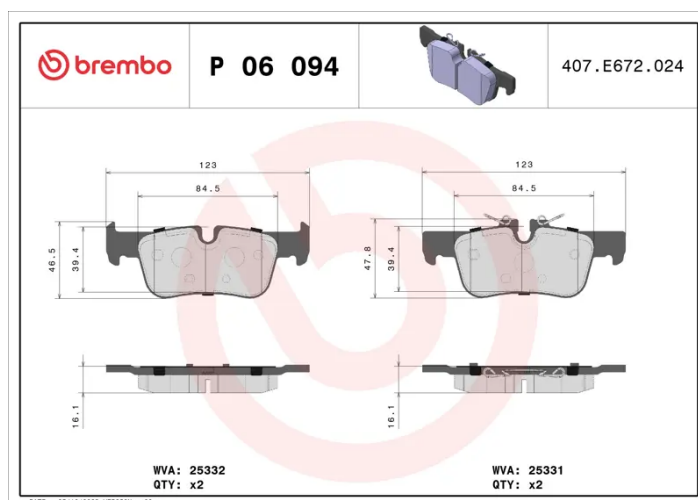

BRAKE PAD

P 06 094

The P 06 094 brake pad is synonymous with reliability

The Brembo brake pad guarantees ultimate safety when braking thanks to the use of more than 100 different compounds, designed according to the type of vehicle and use. Stopping distances reduced to a minimum, maximum driving comfort and silent operation are the most important features of Brembo materials. Brembo brake pads are supplied together with an extensive range of accessories and assembly kits for professional-standard installation.

- ✓ OE-equivalent
- ✓ Brembo quality
- ✓ ECE-R90 certificate
- ✓ Safety
- ✓ Performance
- ✓ Comfort

Technical specifications

EAN code 8020584084090	Axle Rear	Thickness 16 mm
Width 123 mm	Height 46 mm	Braking system Teves
Wear indicator Prepared for wear indicator	WVA number 25331,25332	Accessories With anti-squeal shim