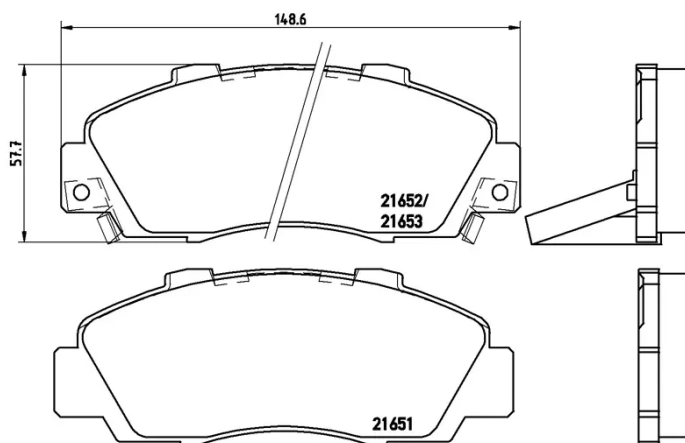

- ✓ OE-equivalent
- ✓ Brembo quality
- ✓ ECE-R90 certificate
- ✓ Safety
- ✓ Performance
- ✓ Comfort

Technical specifications

EAN code 8020584052600	Axle Front	Thickness 17 mm
Width 149 mm	Height 58 mm	Braking system Akebono
Wear indicator Acoustic	WVA number 21651,21652,21653	Accessories With anti-squeal shim